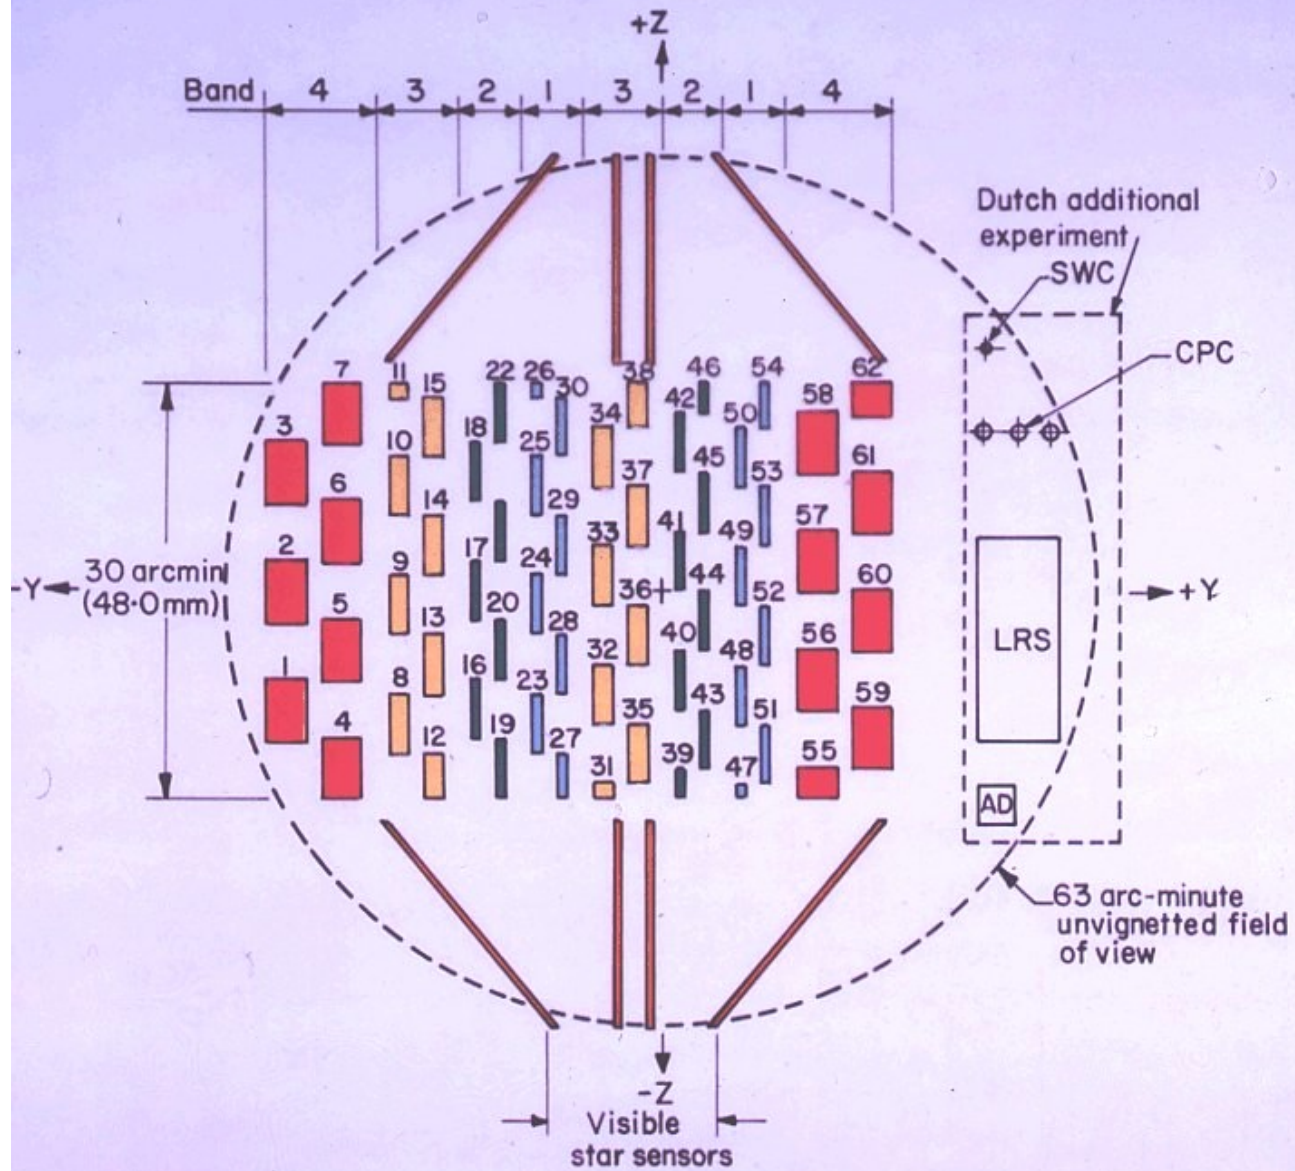

John Houghton
Tony Lowe
Phil Richards *
Alan Smith
Godfrey Stafford
Paul Williams
Brian Stewart
Peter Vaughan
Graham Thomas
Mike Trower
John Wright

★ Barry Martin

IRX Focal Plane Layout

T 5 & 8
DUMMY: / F061